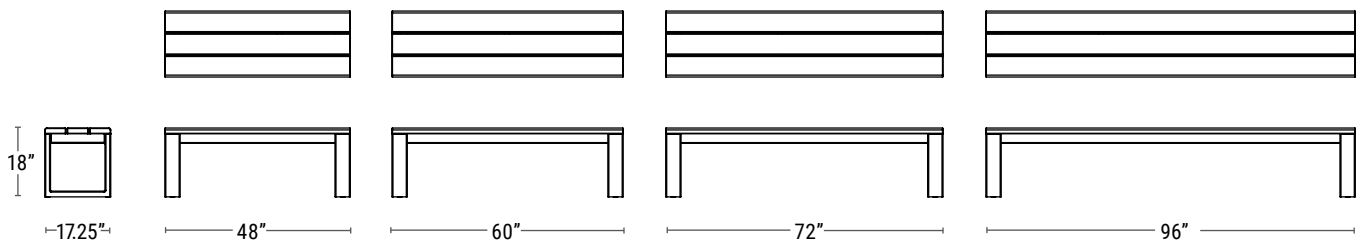

Modifications: Gathering Tables may be modified in length from 60" - 108". All other Willard products may be modified in length from 36" - 108".

Willard Tables & Benches

Creating communal spaces just got easier as we've created a series of typicals that allow you to bring functional groupings into your plans. Visit our SketchUp 3D Warehouse platform to browse and download groupings.

planter + bar

two benches + gathering table

corner benches + planters

Willard Bench

- Powder-coated steel and thermally modified hardwood.
- Pairs with Wilshire & Boulevard Planters.
- Frame can be powder-coated to match our steel planters.
- Optional anchor tabs.
- Optional joining kits to connect benches end-to-end.
- Length may be modified from 36" - 108".

PRODUCT	DESCRIPTION	LENGTH	WIDTH	HEIGHT	SEATING CAPACITY	WEIGHT (LBS)
WT-481818	Willard Bench	48"L	18"W	18"H	2	88
WT-601818	Willard Bench	60"L	18"W	18"H	2	98
WT-721818	Willard Bench	72"L	18"W	18"H	3	111
WT-961818	Willard Bench	96"L	18"W	18"H	4	132