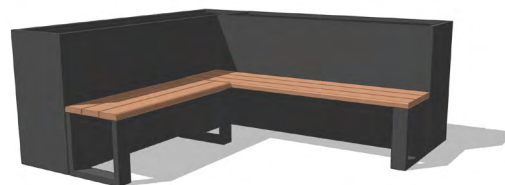

Willard Tables & Benches

PRODUCT	DESCRIPTION	LENGTH	WIDTH	HEIGHT	SEATING CAPACITY
WT-481818	Willard Bench	48"L	18"W	18"H	2
WT-601818	Willard Bench	60"L	18"W	18"H	2
WT-721818	Willard Bench	72"L	18"W	18"H	3
WT-961818	Willard Bench	96"L	18"W	18"H	4
WT-481932	Willard Bench with Back	48"L	19"W	32"H	2
WT-601932	Willard Bench with Back	60"L	19"W	32"H	2
WT-721932	Willard Bench with Back	72"L	19"W	32"H	3
WT-961932	Willard Bench with Back	96"L	19"W	32"H	4
WT-604130	Willard Gathering Table	60"L	41"W	30"H	4
WT-724130	Willard Gathering Table	72"L	41"W	30"H	6
WT-964130	Willard Gathering Table	96"L	41"W	30"H	8
WT-481836	Willard Counter	48"L	18"W	36"H	2
WT-601836	Willard Counter	60"L	18"W	36"H	2
WT-721836	Willard Counter	72"L	18"W	36"H	3
WT-961836	Willard Counter	96"L	18"W	36"H	4
WT-481842	Willard Bar	48"L	18"W	42"H	2
WT-601842	Willard Bar	60"L	18"W	42"H	2
WT-721842	Willard Bar	72"L	18"W	42"H	3
WT-961842	Willard Bar	96"L	18"W	42"H	4
WT-JKIT	Willard Bench Joining Kit				
WT-AKIT	Willard Anchoring Kit				

Modifications: Gathering Tables may be modified in length from 60" - 108". All other Willard products may be modified in length from 36" - 108".

Willard Tables & Benches

Creating communal spaces just got easier as we've created a series of typicals that allow you to bring functional groupings into your plans. Visit our SketchUp 3D Warehouse platform to browse and download groupings.

bench + bench

back to back

tête-à-tête

bench + planter

bench with back + planter

two benches + planter

two benches with backs + planter

planter + counter

planter + bar

two benches + gathering table

corner benches + planters

Willard Bench

- Powder-coated steel and thermally modified hardwood.
- Pairs with Wilshire & Boulevard Planters.
- Frame can be powder-coated to match our steel planters.
- Optional anchor tabs.
- Optional joining kits to connect benches end-to-end.
- Length may be modified from 36" - 108".