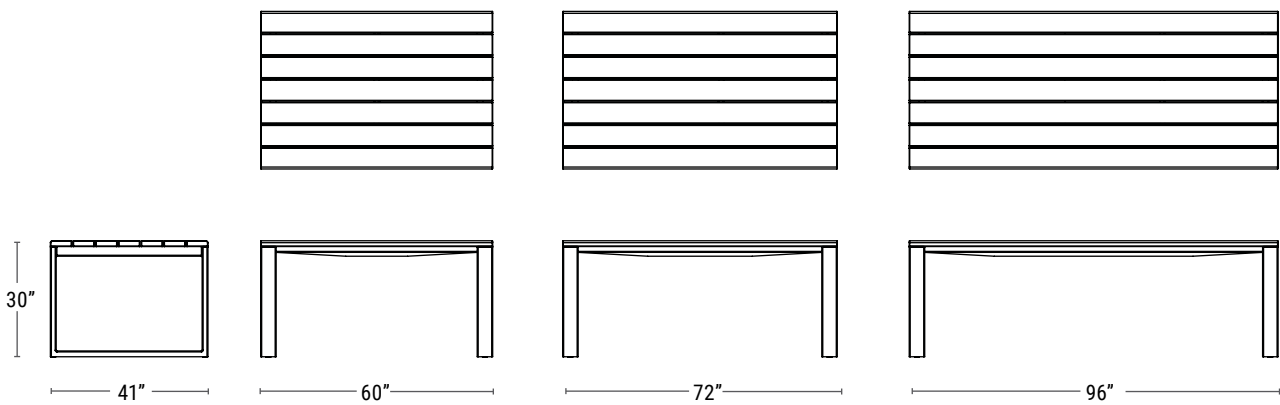

Willard Gathering Table

- Powder-coated steel and thermally modified hardwood.
- Pairs with Wilshire & Boulevard Planters.
- Frame can be powder-coated to match our steel planters.
- Optional anchor tabs.
- Length may be modified from 60" - 108".

PRODUCT	DESCRIPTION	LENGTH	WIDTH	HEIGHT	SEATING CAPACITY	WEIGHT (LBS)
WT-604130	Willard Gathering Table	60"L	41"W	30"H	4	200
WT-724130	Willard Gathering Table	72"L	41"W	30"H	6	223
WT-964130	Willard Gathering Table	96"L	41"W	30"H	8	263