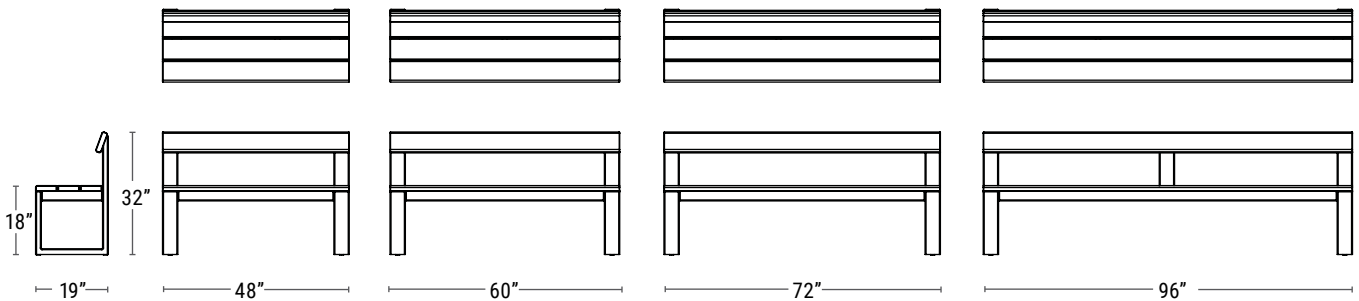

Willard Bench with Back

- Powder-coated steel and thermally modified hardwood.
- Pairs with Wilshire & Boulevard Planters.
- Frame can be powder-coated to match our steel planters.
- Optional anchor tabs.
- Optional joining kits to connect benches end-to-end.
- Length may be modified from 36" - 108".

PRODUCT	DESCRIPTION	LENGTH	WIDTH	HEIGHT	SEATING CAPACITY	WEIGHT (LBS)
WT-481932	Willard Bench with Back	48"L	19"W	32"H	2	111
WT-601932	Willard Bench with Back	60"L	19"W	32"H	2	124
WT-721932	Willard Bench with Back	72"L	19"W	32"H	3	137
WT-961932	Willard Bench with Back	96"L	19"W	32"H	4	169