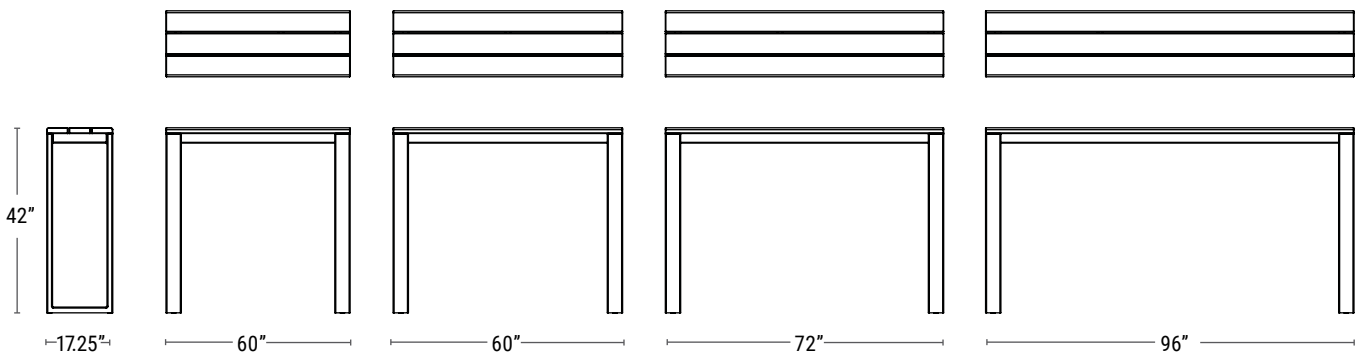

PRODUCT	DESCRIPTION	LENGTH	WIDTH	HEIGHT	SEATING CAPACITY	WEIGHT (LBS)
WT-604130	Willard Gathering Table	60"L	41"W	30"H	4	200
WT-724130	Willard Gathering Table	72"L	41"W	30"H	6	223
WT-964130	Willard Gathering Table	96"L	41"W	30"H	8	263

Willard Counter

- Powder-coated steel and thermally modified hardwood.
- Pairs with Wilshire & Boulevard Planters.
- Frame can be powder-coated to match our steel planters.
- Optional anchor tabs.
- Length may be modified from 36" - 108".

PRODUCT	DESCRIPTION	LENGTH	WIDTH	HEIGHT	SEATING CAPACITY	WEIGHT (LBS)
WT-481836	Willard Counter	48"L	18"W	36"H	2	116
WT-601836	Willard Counter	60"L	18"W	36"H	2	127
WT-721836	Willard Counter	72"L	18"W	36"H	3	140
WT-961836	Willard Counter	96"L	18"W	36"H	4	159

PRODUCT	DESCRIPTION	LENGTH	WIDTH	HEIGHT	SEATING CAPACITY	WEIGHT (LBS)
WT-481842	Willard Bar	48"L	18"W	42"H	2	125
WT-601842	Willard Bar	60"L	18"W	42"H	2	136
WT-721842	Willard Bar	72"L	18"W	42"H	3	149
WT-961842	Willard Bar	96"L	18"W	42"H	4	168