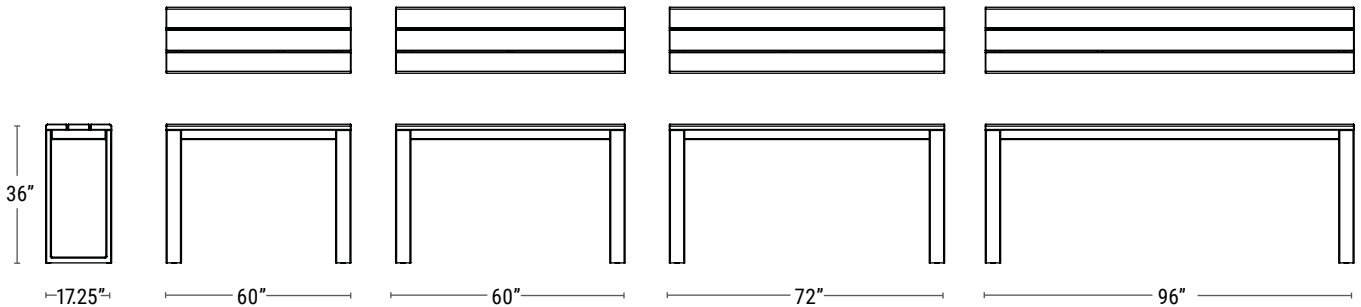

Willard Counter

- Powder-coated steel and thermally modified hardwood.
- Pairs with Wilshire & Boulevard Planters.
- Frame can be powder-coated to match our steel planters.
- Optional anchor tabs.
- Length may be modified from 36" - 108".

PRODUCT	DESCRIPTION	LENGTH	WIDTH	HEIGHT	SEATING CAPACITY	WEIGHT (LBS)
WT-481836	Willard Counter	48"L	18"W	36"H	2	116
WT-601836	Willard Counter	60"L	18"W	36"H	2	127
WT-721836	Willard Counter	72"L	18"W	36"H	3	140
WT-961836	Willard Counter	96"L	18"W	36"H	4	159